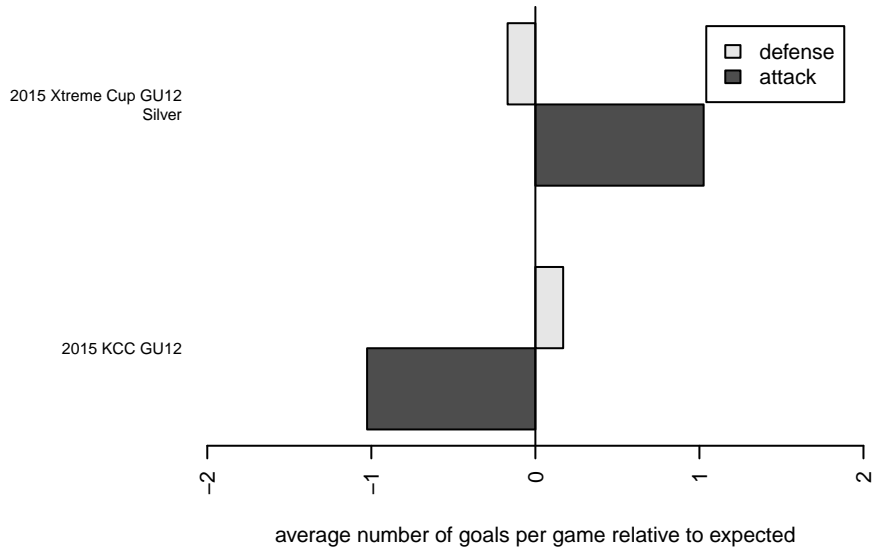

Leavenworth G03

Leavenworth, WA
G03 total strength=340
attack=0.34 defense=0.12

alt names used:
Leavenworth Storm
Leavenworth Storm

Venues played:
2015 KCC GU12
2015 Xtreme Cup GU12 Silver

**attack and defense variance (black dot)
relative to other teams
and top 10 in region**

**attack and defense rating
relative to others at age
and all opponents in last 13 months**

**attack and defense rating
relative to others at age
and all opponents in last 13 months**

Performance relative to 13 month average

Performance relative to 13 month average

Distribution of opponents
 Red = Lose zone, Blue = Win zone, Green = Even
 Black line separates win/lose zones

lot. A=Neither has attack advantage, B=Opponent has both attack and defense advantage, C=Opponent has both attack and defense disadvantage, D=Both have