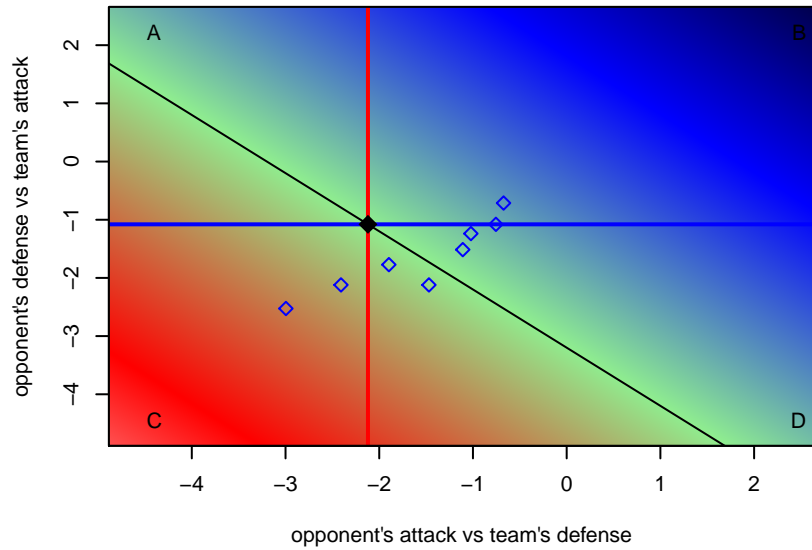

**attack and defense rating
relative to others at age
and all opponents in last 13 months**

**attack and defense rating
relative to others at age
and all opponents in last 13 months**

Performance relative to 13 month average

Performance relative to 13 month average

Distribution of opponents
 Red = Lose zone, Blue = Win zone, Green = Even
 Black line separates win/lose zones

lot. A=Neither has attack advantage, B=Opponent has both attack and defense advantage, C=Opponent has both attack and defense disadvantage, D=Both have