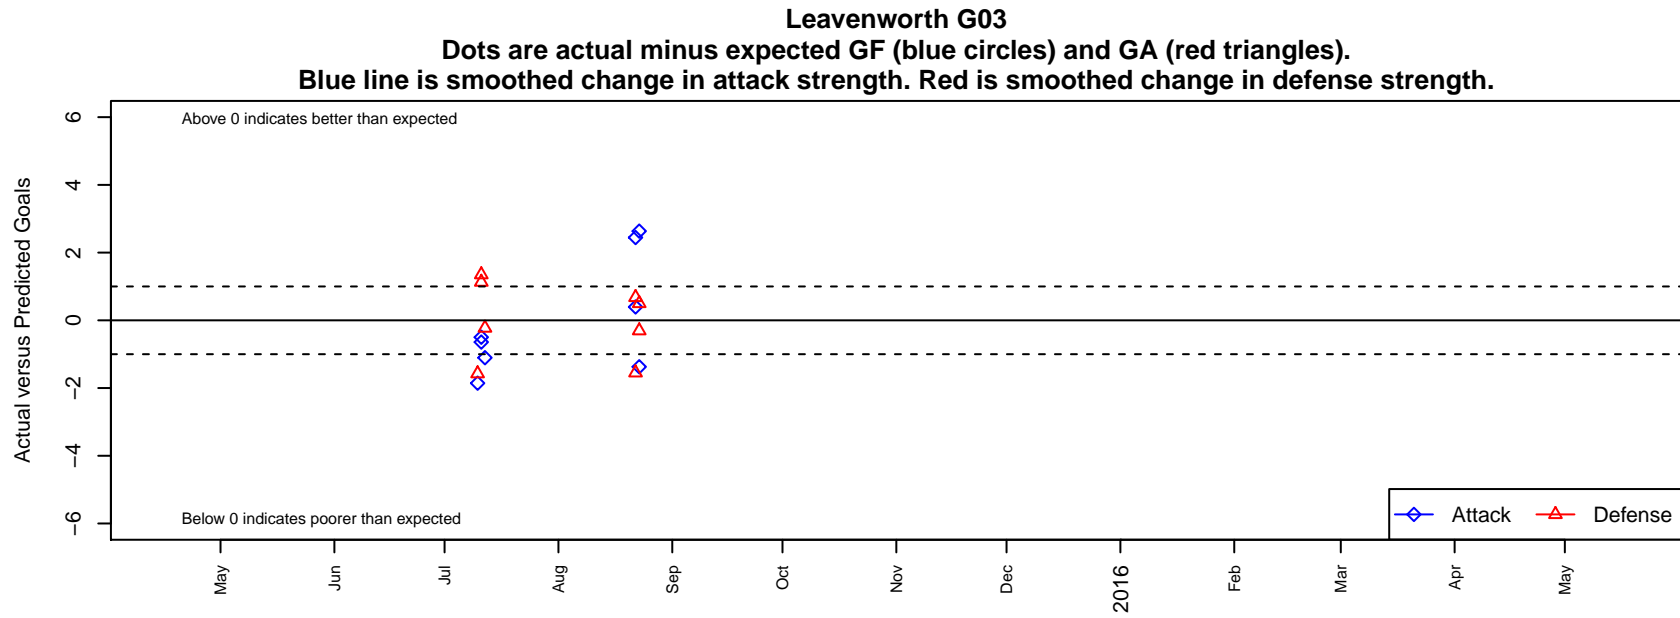

Leavenworth G03

Leavenworth, WA
G03 total strength=340
attack=0.34 defense=0.12

alt names used:
Leavenworth Storm
Leavenworth Storm

Venues played:
2015 KCC GU12
2015 Xtreme Cup GU12 Silver

**attack and defense variance (black dot)
relative to other teams
and top 10 in region**

**attack and defense rating
relative to others at age
and all opponents in last 13 months**

**attack and defense rating
relative to others at age
and all opponents in last 13 months**

Performance relative to 13 month average

Performance relative to 13 month average

Distribution of opponents
 Red = Lose zone, Blue = Win zone, Green = Even
 Black line separates win/lose zones

lot. A=Neither has attack advantage, B=Opponent has both attack and defense advantage, C=Opponent has both attack and defense disadvantage, D=Both have