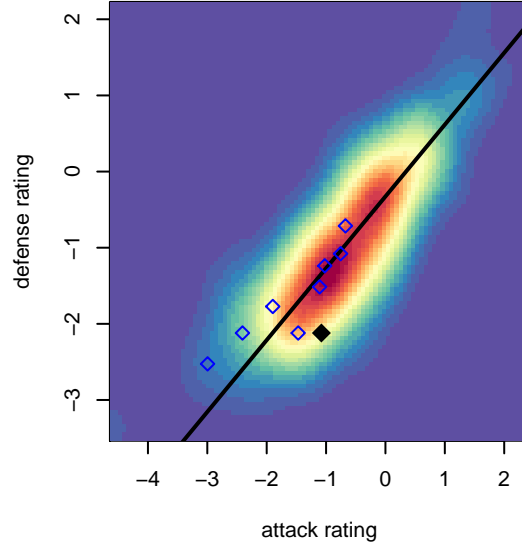

Leavenworth G03

Leavenworth, WA
G03 total strength=340
attack=0.34 defense=0.12

alt names used:
Leavenworth Storm
Leavenworth Storm

Venues played:
2015 KCC GU12
2015 Xtreme Cup GU12 Silver

**attack and defense variance (black dot)
relative to other teams
and top 10 in region**

**attack and defense rating
relative to others at age
and all opponents in last 13 months**

**attack and defense rating
relative to others at age
and all opponents in last 13 months**

Performance relative to 13 month average

Performance relative to 13 month average

Distribution of opponents
 Red = Lose zone, Blue = Win zone, Green = Even
 Black line separates win/lose zones

lot. A=Neither has attack advantage, B=Opponent has both attack and defense advantage, C=Opponent has both attack and defense disadvantage, D=Both have