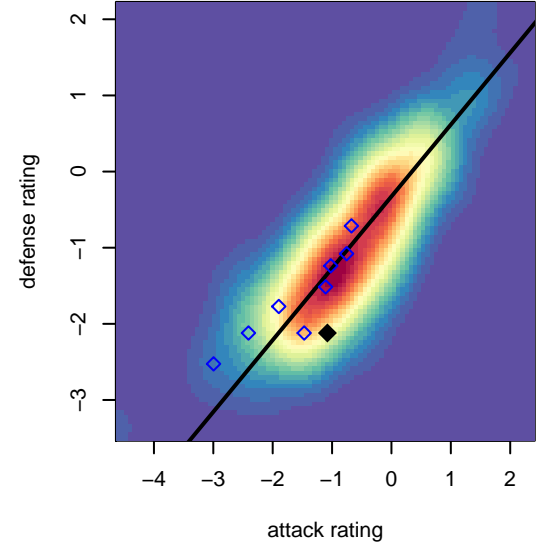

Leavenworth G03

Leavenworth, WA
G03 total strength=340
attack=0.34 defense=0.12

alt names used:
Leavenworth Storm
Leavenworth Storm

Venues played:
2015 KCC GU12
2015 Xtreme Cup GU12 Silver

**attack and defense variance (black dot)
relative to other teams
and top 10 in region**

**attack and defense rating
relative to others at age
and all opponents in last 13 months**

**attack and defense rating
relative to others at age
and all opponents in last 13 months**

Performance relative to 13 month average

Performance relative to 13 month average

Distribution of opponents
 Red = Lose zone, Blue = Win zone, Green = Even
 Black line separates win/lose zones

lot. A=Neither has attack advantage, B=Opponent has both attack and defense advantage, C=Opponent has both attack and defense disadvantage, D=Both have